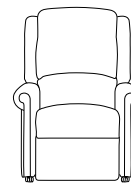

# Size Options

Use our simple guides to choose the size, style and rise recliner mechanism that is right for you.

Choose from our range of sizes:

Super Petite

Petite

Wide Petite

Standard Petite

Standard

Classic

Grande

Tall

Size	Weight Limit	Seat Height	Seat Width	Seat Depth	Back Height	Arm Height
Super Petite	15 stone	16"	18"	18"	26"	6"
Petite	15 stone	16"	18"	20"	26"	6"
Wide Petite	20 stone	16"	22"	18"	26"	6"
Standard Petite	20 stone	18"	18"	18"	26"	7"
Standard	20 stone	18"	20"	20"	26"	7"
Classic	20 stone	19"	20"	20"	27"	7"
Grande	20 stone	19"	22"	20"	27"	7"
Tall	20 stone	21"	20"	22"	29"	7"