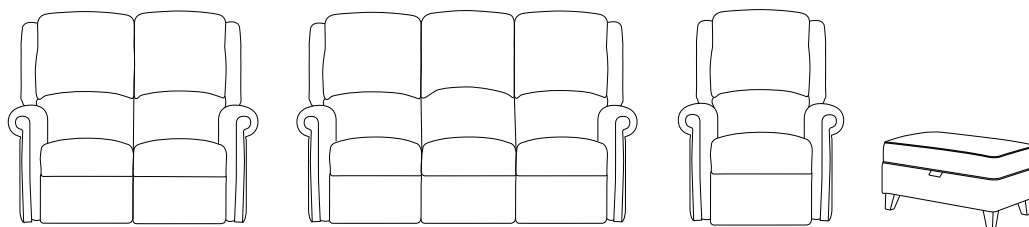

Size Guide

	Weight Limit	Seat Height	Seat Width	Seat Depth	Back Height	Arm Height
Static Chair	20 stone	19"	20"	20"	27"	7"
Two Seat Sofa	20 stone	19"	40"	20"	27"	7"
Three Seat Sofa	20 stone	19"	60"	20"	27"	7"

Please note that the complementary furniture range does not come with pocket sprung seating as standard.