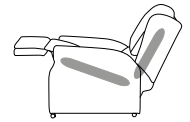

## Single Motor Tilt in Space

The Single Motor Tilt in Space mechanism allows the leg rest to rise, slightly changing the seat angle, but always ensuring that a constant back angle of 90° is maintained as the chair moves through to recline.

Full Rise

Static Position

Semi Recline

Footrest Horizontal

Fully Reclined

## Standard Dual Motor

The two motors allow the back rest to move independently of the leg rest enabling a wide range of relaxing positions, from sitting upright and raising the leg rest to relieve tired legs to a fully reclined resting position.