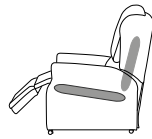

## Single Motor Tilt in Space

The Single Motor Tilt in Space mechanism allows the leg rest to rise, slightly changing the seat angle, but always ensuring that a constant back angle of 90° is maintained as the chair moves through to recline.

Full Rise

Static Position

Semi Recline

Footrest Horizontal

Fully Reclined

## Standard Dual Motor

The two motors allow the back rest to move independently of the leg rest enabling a wide range of relaxing positions, from sitting upright and raising the leg rest to relieve tired legs to a fully reclined resting position.