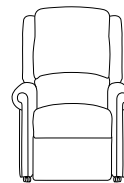

# Size Options

Use our simple guides to choose the size, style and rise recliner mechanism that is right for you.

Choose from our range of sizes:

Super Petite

Petite

Wide Petite

Standard Petite

Standard

Classic

Grande

Tall

Size	Weight Limit	Seat Height	Seat Width	Seat Depth	Back Height	Arm Height
Super Petite	15 stone	16"	18"	18"	26"	6"
Petite	15 stone	16"	18"	20"	26"	6"
Wide Petite	20 stone	16"	22"	18"	26"	6"
Standard Petite	20 stone	18"	18"	18"	26"	7"
Standard	20 stone	18"	20"	20"	26"	7"
Classic	20 stone	19"	20"	20"	27"	7"
Grande	20 stone	19"	22"	20"	27"	7"
Tall	20 stone	21"	20"	22"	29"	7"