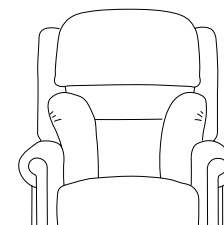

Classic

Grande

Tall

Size	Weight Limit	Seat Height	Seat Width	Seat Depth	Back Height	Arm Height
Super Petite	15 stone	16"	18"	18"	26"	6"
Petite	15 stone	16"	18"	20"	26"	6"
Wide Petite	20 stone	16"	22"	18"	26"	6"
Standard Petite	20 stone	18"	18"	18"	26"	7"
Standard	20 stone	18"	20"	20"	26"	7"
Classic	20 stone	19"	20"	20"	27"	7"
Grande	20 stone	19"	22"	20"	27"	7"
Tall	20 stone	21"	20"	22"	29"	7"

# Chair Styles

Choose from one of our four styles:

Our popular waterfall back with three tiered soft cushions.

Our classically designed button back.

Our split lumbar back.

Our Chester back. Please see upgrade charges.