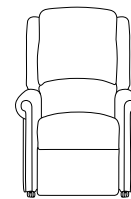

# Size Options

Use our simple guides to choose the size, style and rise recliner mechanism that is right for you.

Choose from our range of sizes:

Super Petite

Petite

Wide Petite

Standard Petite

Standard

Classic

Grande

Tall

Size	Weight Limit	Seat Height	Seat Width	Seat Depth	Back Height	Arm Height
Super Petite	15 stone	16"	18"	18"	26"	6"
Petite	15 stone	16"	18"	20"	26"	6"
Wide Petite	20 stone	16"	22"	18"	26"	6"
Standard Petite	20 stone	18"	18"	18"	26"	7"
Standard	20 stone	18"	20"	20"	26"	7"
Classic	20 stone	19"	20"	20"	27"	7"
Grande	20 stone	19"	22"	20"	27"	7"
Tall	20 stone	21"	20"	22"	29"	7"