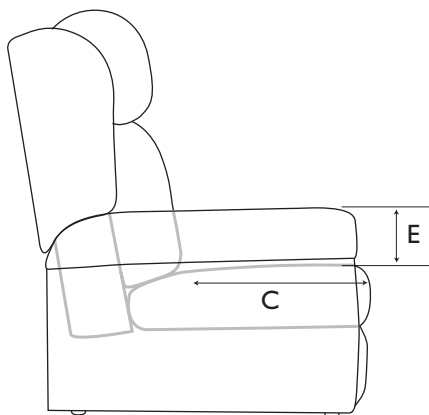

Choose from the following rise recliner mechanisms:

- Single Motor Tilt in Space
- Standard Dual Motor
- Single Motor Three Way
- Dual Motor Tilt in Space
- Single Motor Wallhugger

Size ranges:

- Seat Height 14 - 21"
- Seat Width 18 - 28"
- Seat Depth 18 - 22"

Your Measurements

Dimensions:

A Seat height

B Seat width

C Seat depth

D Back height

E Arm height

Mechanism: