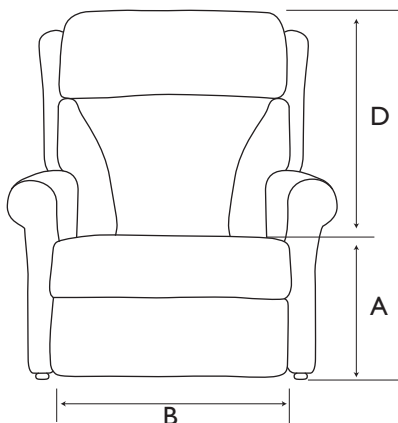

Choose from the following rise recliner mechanisms:

- Single Motor Tilt in Space
- Standard Dual Motor
- Single Motor Three Way
- Dual Motor Tilt in Space
- Single Motor Wallhugger

Size ranges:

- Seat Height 14 - 21"
- Seat Width 18 - 28"
- Seat Depth 18 - 22"

Your Measurements

Dimensions:

A Seat height

B Seat width

C Seat depth

D Back height

E Arm height

Mechanism: