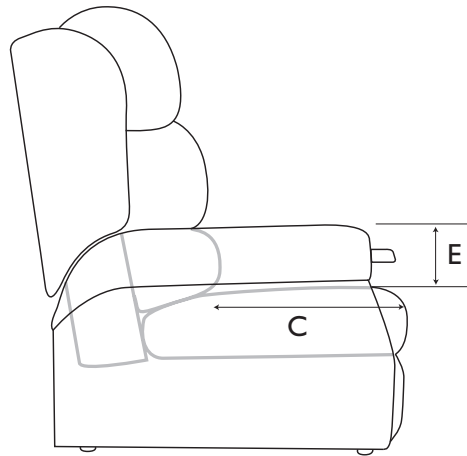

Fabric shown:
Cromwell Patchwork Biscuit

Henley

Choose from the following rise recliner mechanisms:

- Single Motor Tilt in Space
- Standard Dual Motor
- Single Motor Three Way
- Dual Motor Tilt in Space
- Single Motor Wallhugger

Size ranges:

- Seat Height 14 - 21"
- Seat Width 16 - 28"
- Seat Depth 16 - 22"

Wooden Knuckle Arms

- Light
- Medium
- Dark

Repose offer a wide range of sizes, including larger sizes.

Your supplier will advise you on the size and weight combinations available.

Your Measurements

Dimensions:

A Seat height

B Seat width

C Seat depth

D Back height

E Arm height

Mechanism: