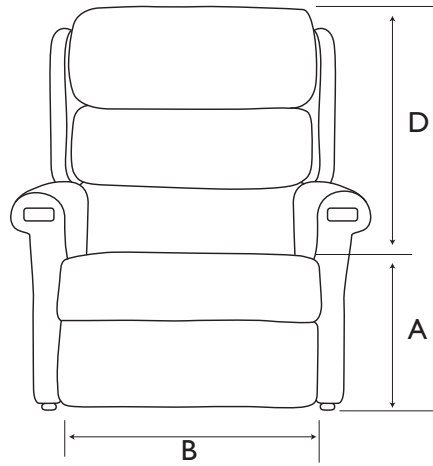

Fabric shown:
Cromwell Patchwork Biscuit

Henley

Choose from the following rise recliner mechanisms:

- Single Motor Tilt in Space
- Standard Dual Motor
- Single Motor Three Way
- Dual Motor Tilt in Space
- Single Motor Wallhugger

Size ranges:

- Seat Height 14 - 21"
- Seat Width 16 - 28"
- Seat Depth 16 - 22"

Wooden Knuckle Arms

- Light
- Medium
- Dark

Repose offer a wide range of sizes, including larger sizes.

Your supplier will advise you on the size and weight combinations available.

Complimentary Furniture

Choose from the collection, the Henley range includes a two seat and three seat sofa, static chair, and footstool.

For full information please see our full brochure or visit our website
www.reposefurniture.co.uk

Your Measurements

Dimensions:

A Seat height

B Seat width

C Seat depth

D Back height

E Arm height

Mechanism: