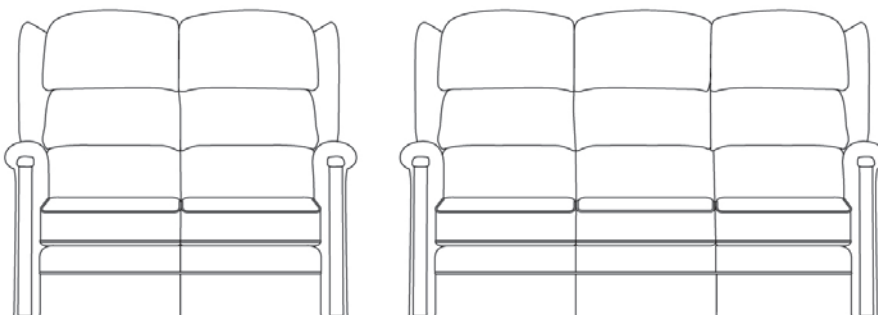

Fabric shown:
Cromwell Patchwork Biscuit

Henley

Choose from the following rise recliner mechanisms:

- Single Motor Tilt in Space
- Standard Dual Motor
- Single Motor Three Way
- Dual Motor Tilt in Space
- Single Motor Wallhugger

Size ranges:

- Seat Height 14 - 21"
- Seat Width 16 - 28"
- Seat Depth 16 - 22"

Wooden Knuckle Arms

- Light
- Medium
- Dark

Repose offer a wide range of sizes, including larger sizes.

Your supplier will advise you on the size and weight combinations available.

Complimentary Furniture

Choose from the collection, the Henley range includes a two seat and three seat sofa, static chair, and footstool.

For full information please see our full brochure or visit our website
www.reposefurniture.co.uk