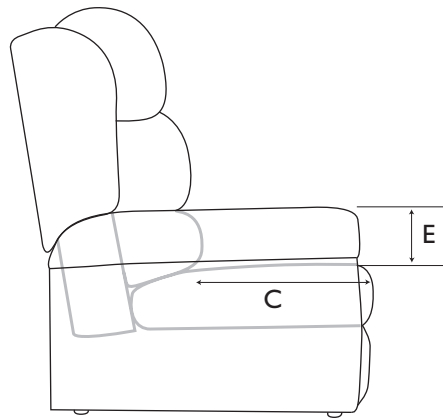

Fabric shown:
Cromwell Patchwork Stone

Rimini

Choose from the following rise recliner mechanisms:

- Single Motor Tilt in Space
- Standard Dual Motor
- Single Motor Three Way
- Dual Motor Tilt in Space
- Single Motor Wallhugger

Size ranges:

- Seat Height 14 - 21"
- Seat Width 16 - 28"
- Seat Depth 16 - 22"

Repose offer a wide range of sizes, including larger sizes.

Your supplier will advise you on the size and weight combinations available.

Your Measurements

Dimensions:

A Seat height

B Seat width

C Seat depth

D Back height

E Arm height

Mechanism: