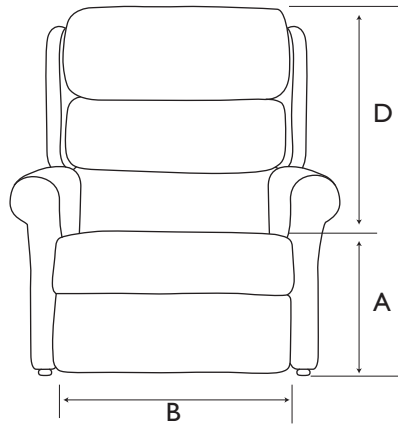

Fabric shown:
Cromwell Patchwork Stone

Rimini

Choose from the following rise recliner mechanisms:

- Single Motor Tilt in Space
- Standard Dual Motor
- Single Motor Three Way
- Dual Motor Tilt in Space
- Single Motor Wallhugger

Size ranges:

- Seat Height 14 - 21"
- Seat Width 16 - 28"
- Seat Depth 16 - 22"

Repose offer a wide range of sizes, including larger sizes.

Your supplier will advise you on the size and weight combinations available.

Your Measurements

Dimensions:

A Seat height

B Seat width

C Seat depth

D Back height

E Arm height

Mechanism: