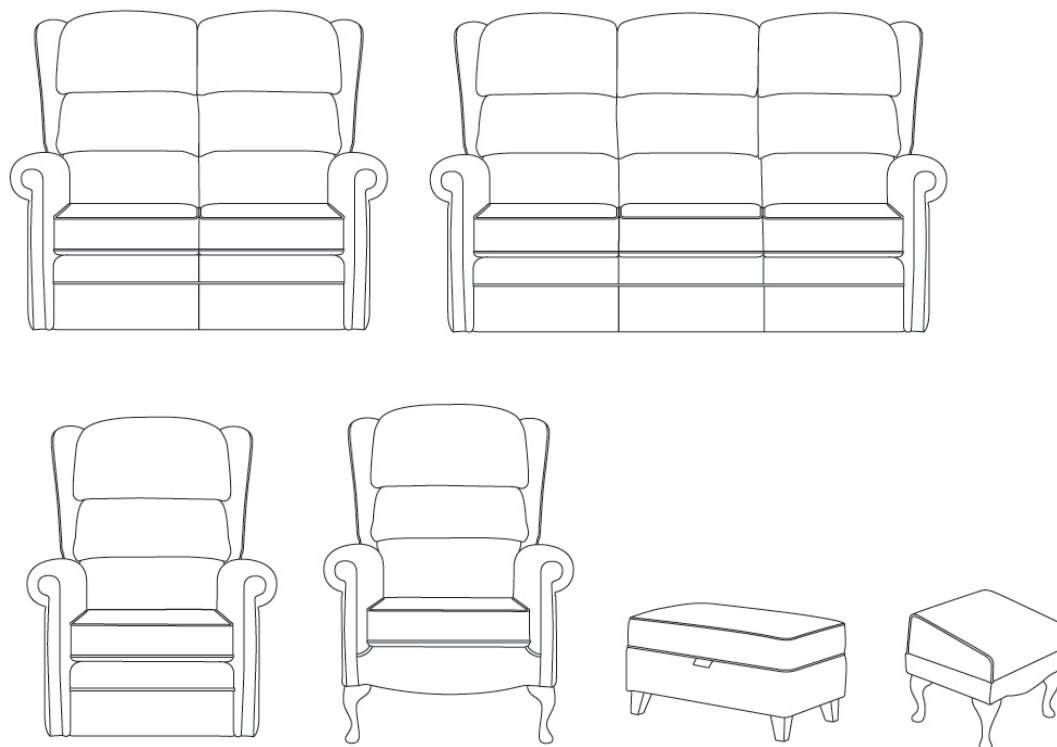

Rimini

Repose
Specialist Seating Solutions

The Rimini is our most popular chair. The waterfall back offers the ultimate in comfort, three deeply soft cushions support your head, neck and the full length of your back, nothing can match the relaxing comfort of this chair.

Fabric shown:
Cromwell Patchwork Stone

Rimini

Choose from the following rise recliner mechanisms:

- Single Motor Tilt in Space
- Standard Dual Motor
- Single Motor Three Way
- Dual Motor Tilt in Space
- Single Motor Wallhugger

Size ranges:

- Seat Height 14 - 21"
- Seat Width 16 - 28"
- Seat Depth 16 - 22"

Repose offer a wide range of sizes, including larger sizes.

Your supplier will advise you on the size and weight combinations available.

Complimentary Furniture

Choose from the collection, the Rimini range includes a two seat and three seat sofa, static chair and a choice of two footstools.

For full information please see our full brochure or visit our website
www.reposefurniture.co.uk