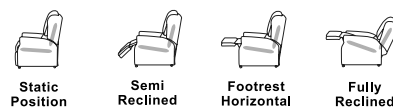

- General ward use
- Day care

Fabric in image: Manila Ore outside arm / wings & Valencia Platin inner

Specification

	Inches	CM
Seat height to floor	19	48
Seat width	20	51
Seat depth	20	51
Back height	28/29	71/74
Arm height	7	18
Overall height	44	112
Overall width	27	69
Overall depth	31	79
Arm width	3	8

Standard features:

- Flat back design
- Heavy-duty lockable castors
- Available as manual, single motor electric recline only and as a riser recline
- Max user weight 127kg (20stone)

Fabric Options:

- Cadet Shieldplus™
- Valencia
- Haven Shieldplus™
- Dartex (VP)
- Other bespoke fabrics available upon request.

Optional Accessories

- Head pillow with weighted tab
- Head roll with weighted tab
- Head protector sleeve
- Full length arm cap protective covers
- Drop down side table
(not available on riser recliner chair)
- Accupak rechargeable battery system with alarm
(Enable the chair to be wireless - electric chairs only)
- USB charging point to outside arm
(will have separate power supply)
- Pressure management seating Liquiform (Med- High) with Dartex VP fabric to seat and leg rest cover
- Wall mounted transformer
(avoid having the transformer on the floor)
- Magnet handset
(magnetic connection for storage of the handset to outside arm)

Mechanism Options:

Manual or Electric single Tilt in Space recline only

Single motor Tilt in Space with rise & recline