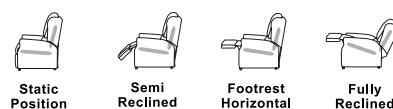

### Standard features:

- Flat back design
- Heavy-duty lockable castors
- Available as manual, single motor electric recline only and as a riser recline
- Max user weight 127kg (20stone)

### Optional Accessories

- Head pillow with weighted tab
- Head roll with weighted tab
- Head protector sleeve
- Full length arm cap protective covers
- Drop down side table  
(not available on riser recliner chair)
- Accupak rechargeable battery system with alarm  
(Enable the chair to be wireless - electric chairs only)
- USB charging point to outside arm  
(will have separate power supply)
- Pressure management seating Liquiform (Med- High) with Dartex VP fabric to seat and leg rest cover
- Wall mounted transformer  
(avoid having the transformer on the floor)
- Magnet handset  
(magnetic connection for storage of the handset to outside arm)

### Mechanism Options:

Manual or Electric single Tilt in Space recline only

Single motor Tilt in Space with rise & recline